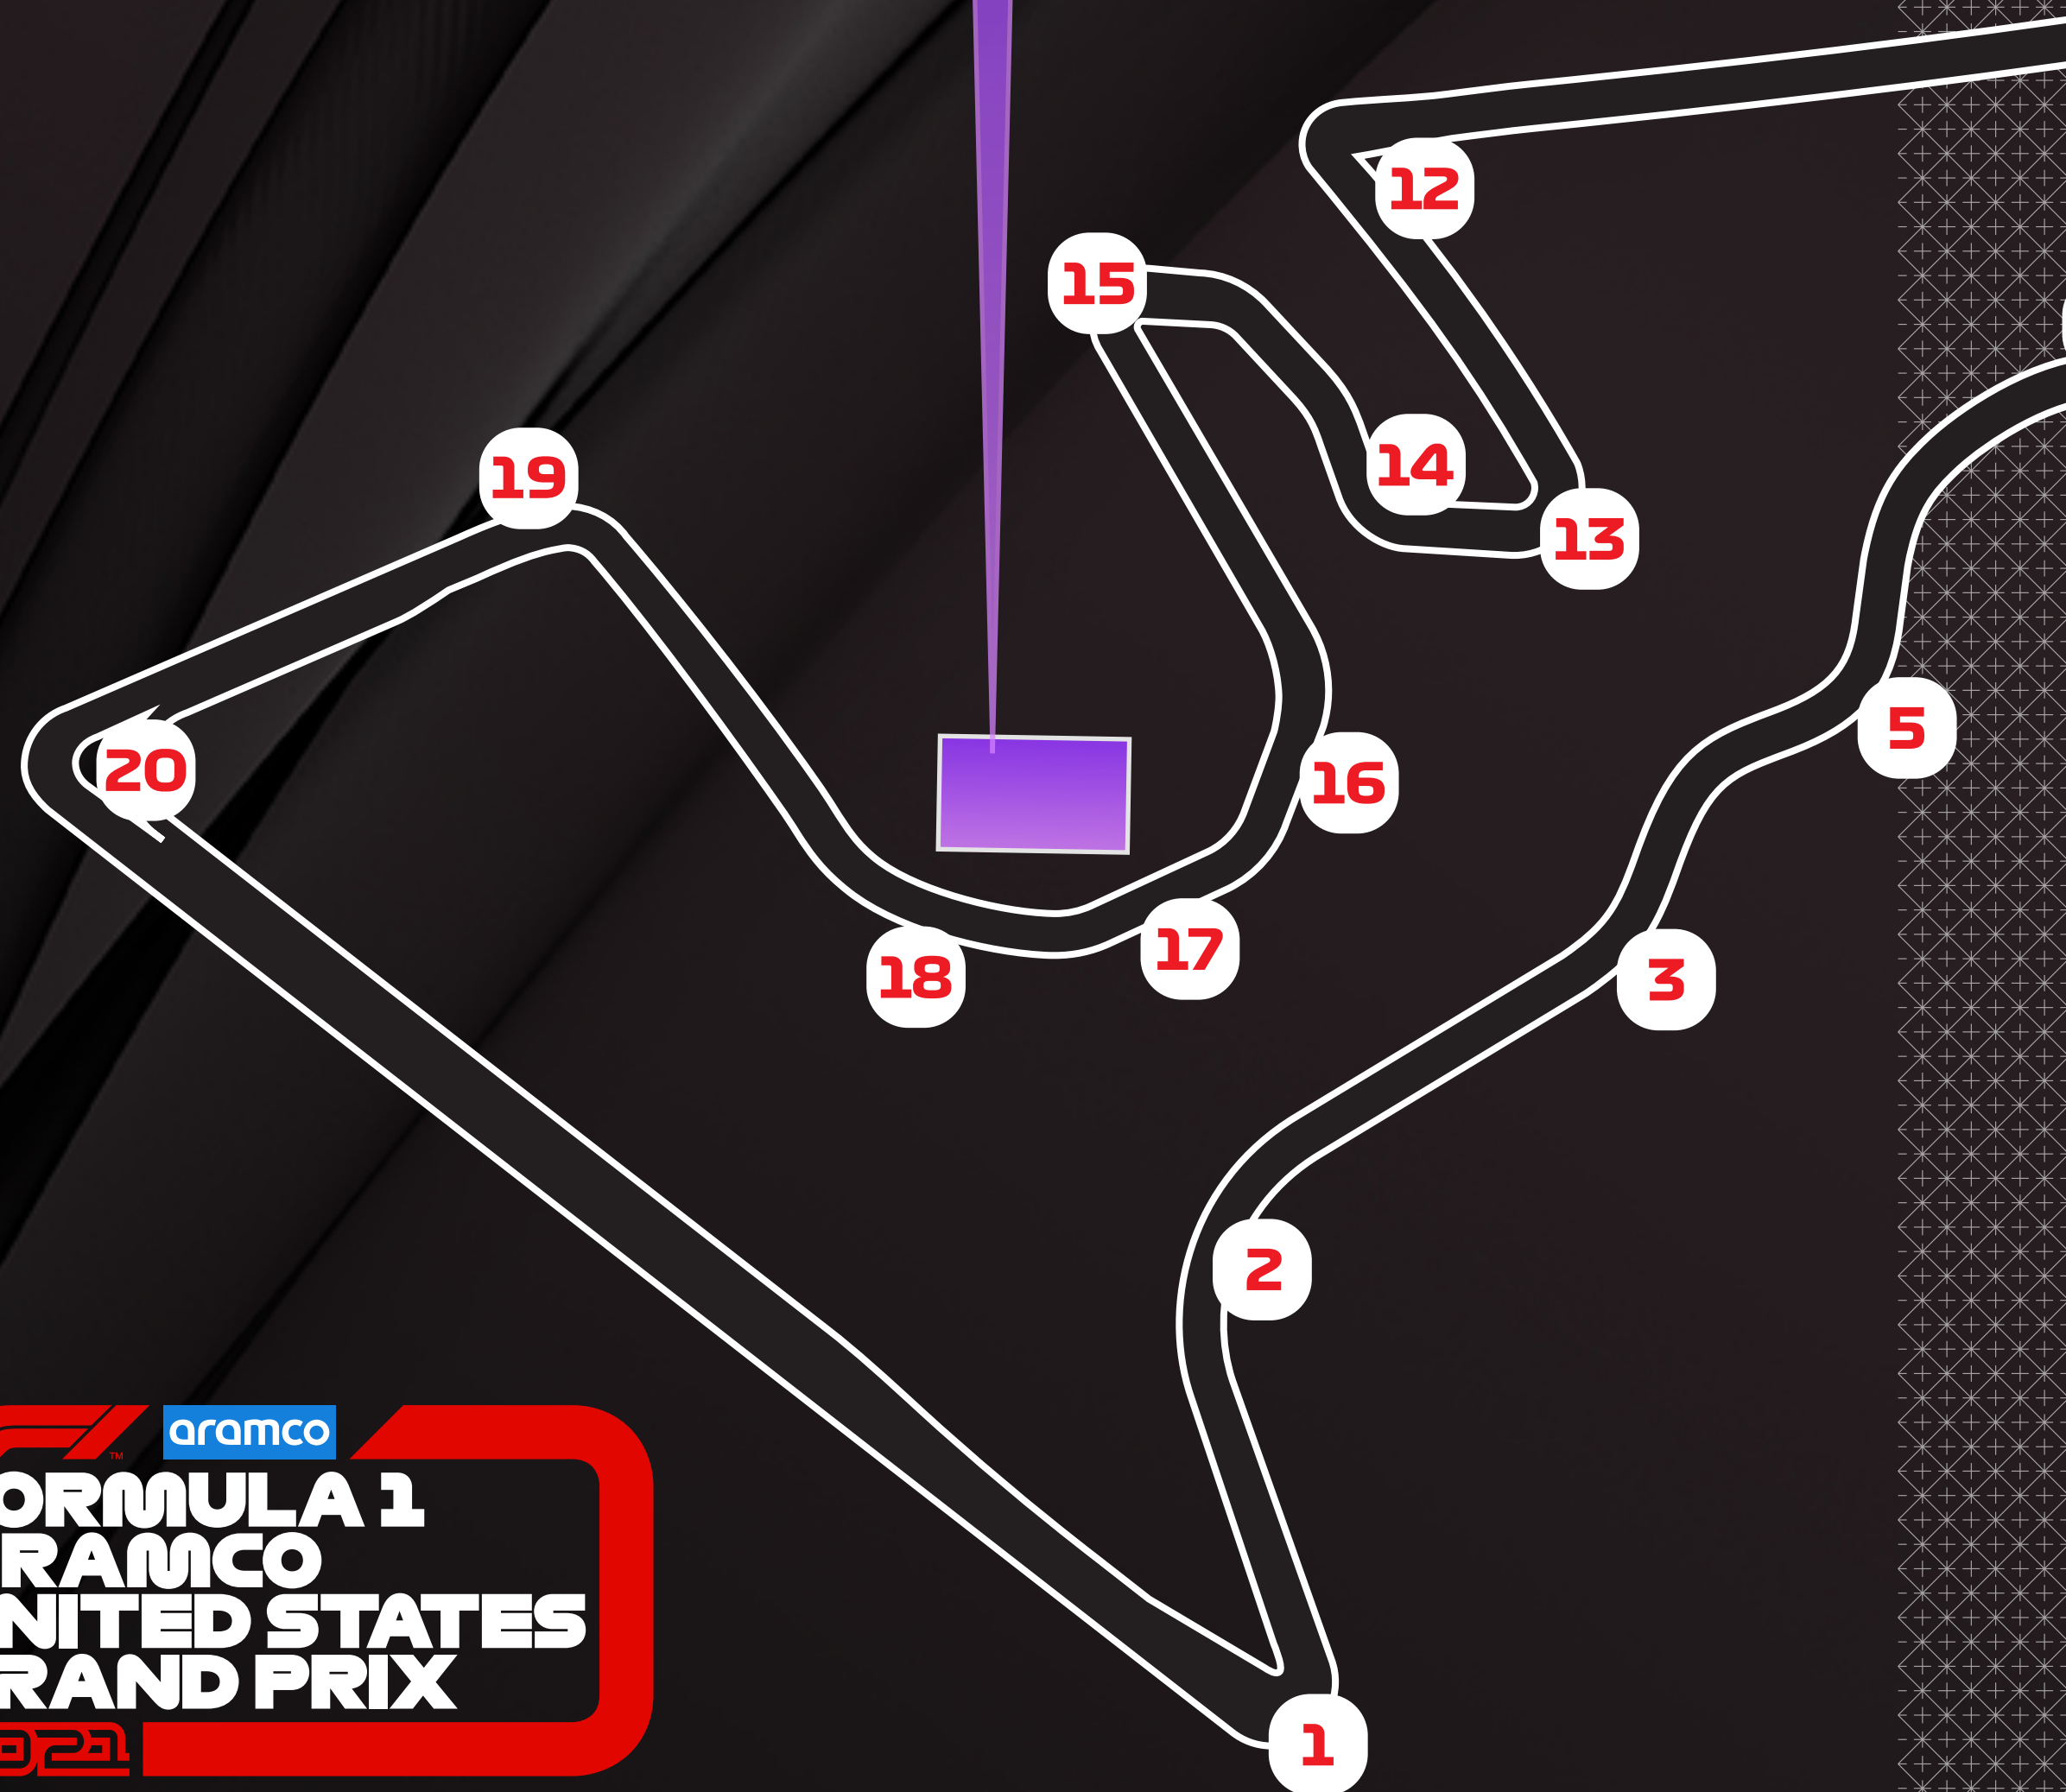

# TOWER CLUB

 **FORMULA 1**  
**ARAMCO**  
**UNITED STATES**  
**GRAND PRIX**  
**2021**  
**OCTOBER 22•23•24**

 **CIRCUIT OF THE AMERICAS** 

# TOWER CLUB

- Access to a double decker hospitality club at Turn 17
- Shaded, elevated views on the second level.
- Climate controlled lounge area
- All-inclusive food and beverage, including liquor options.
- Dedicated restroom facilities
- VIP Concert Entry w/priority access to upgrades
- Dedicated pickup and dropoff area
- Concierge available for event day requests

# TOWER CLUB

Three turns in one! Turns 16, 17 and 18 will push man and machine to the limit with high speeds, maximum g-forces and total commitment to the corner. A favorite for both drivers and fans, this is one of the best areas to view the race as cars make their way around Circuit of The Americas' signature 251-foot viewing tower.